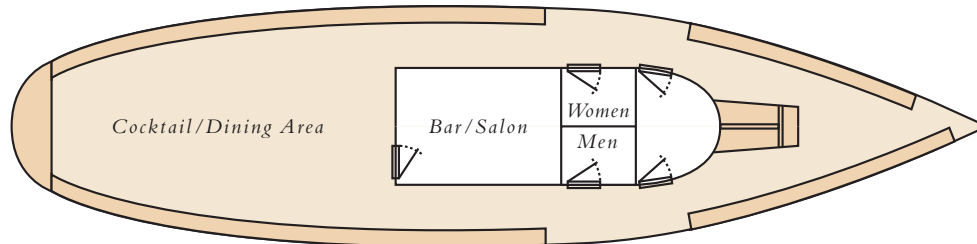

Innisfree

Cruise 1920's-style aboard our 70 passenger *Innisfree*. Amenities include a full-service bar, professionally integrated stereo with IPOD hook-up, and P.A. system. Choose open deck or canopy.

Length: 75'
Beam: 18'
Capacity: 70
Decks: 1

USCG Certified and Inspected
Optional Canopy/Side-Curtains
Full-Service Bar
Integrated Stereo System with
IPOD hook-up

charter@chicagoline.com