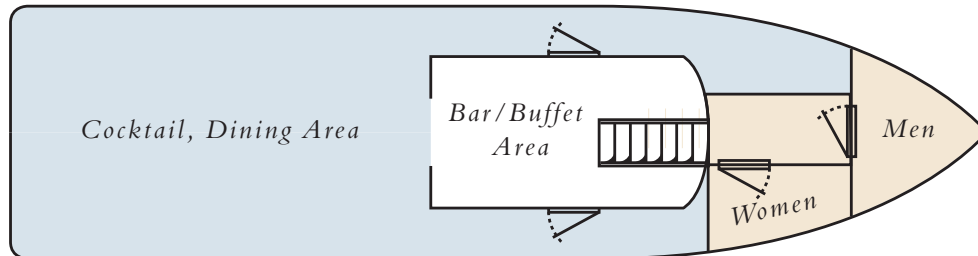

Marquette

For parties of 40 or less, the *Marquette*, is the perfect venue. Amenities include a bar, professionally integrated stereo with IPOD hook-up, and P.A. system. Choose open deck or canopy.

Call **312-527-2002** for pricing, availability, catering references, architectural or historical tour narration, bar service, handicap accommodations or any other questions.

Length: 58'
Beam: 15'
Capacity: 40
Decks: 1

USCG Certified and Inspected
Optional Canopy/Side-Curtains
Bar Service
Integrated Stereo System with
IPOD hook-up

11

For Availability
Click Here

charter@chicagoline.com